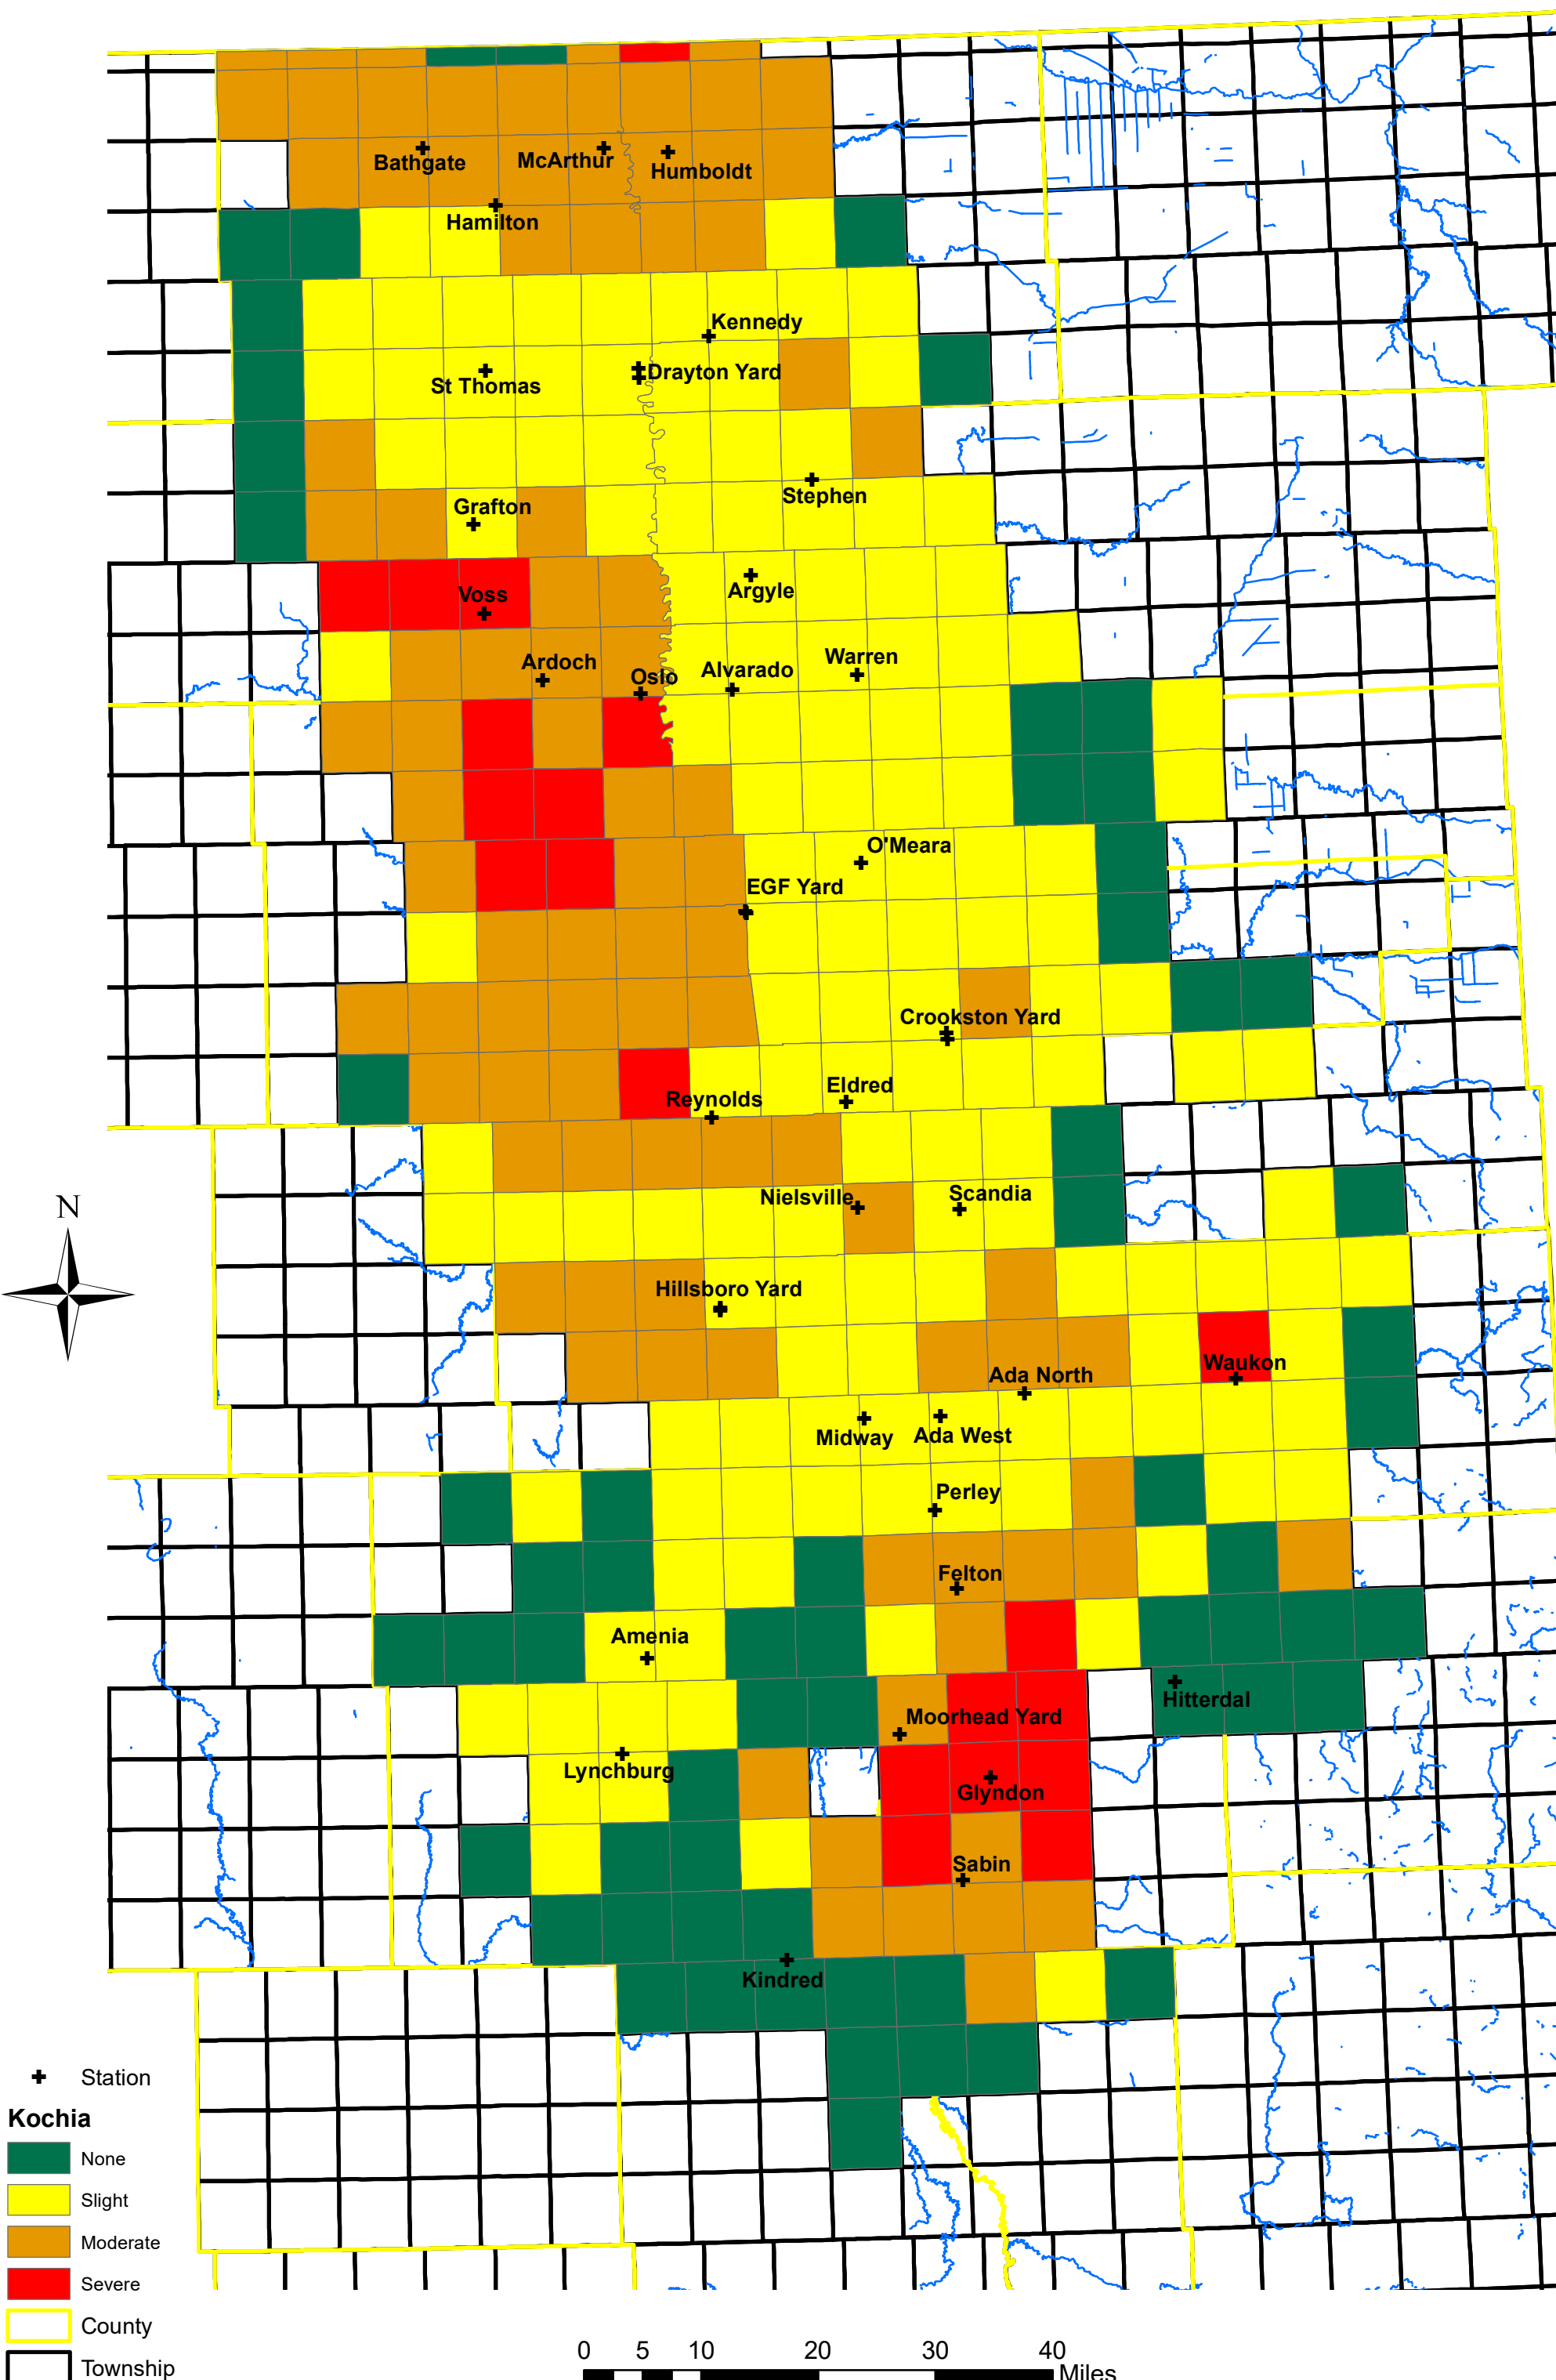

# 2024 Weed Resistance Map - Kochia

Bathgate McArthur Humboldt

Hamilton

Kennedy

St Thomas

Drayton Yard

Grafton

Stephen

Voss

Argyle

Ardoch

Oslo

Alvarado

Warren

O'Meara

EGF Yard

Crookston Yard

Reynolds

Eldred

Nielsville

Scandia

Hillsboro Yard

Waukon

Ada North

Midway

Ada West

Perley

Felton

Amenia

Moorhead Yard

Hitterdal

Lynchburg