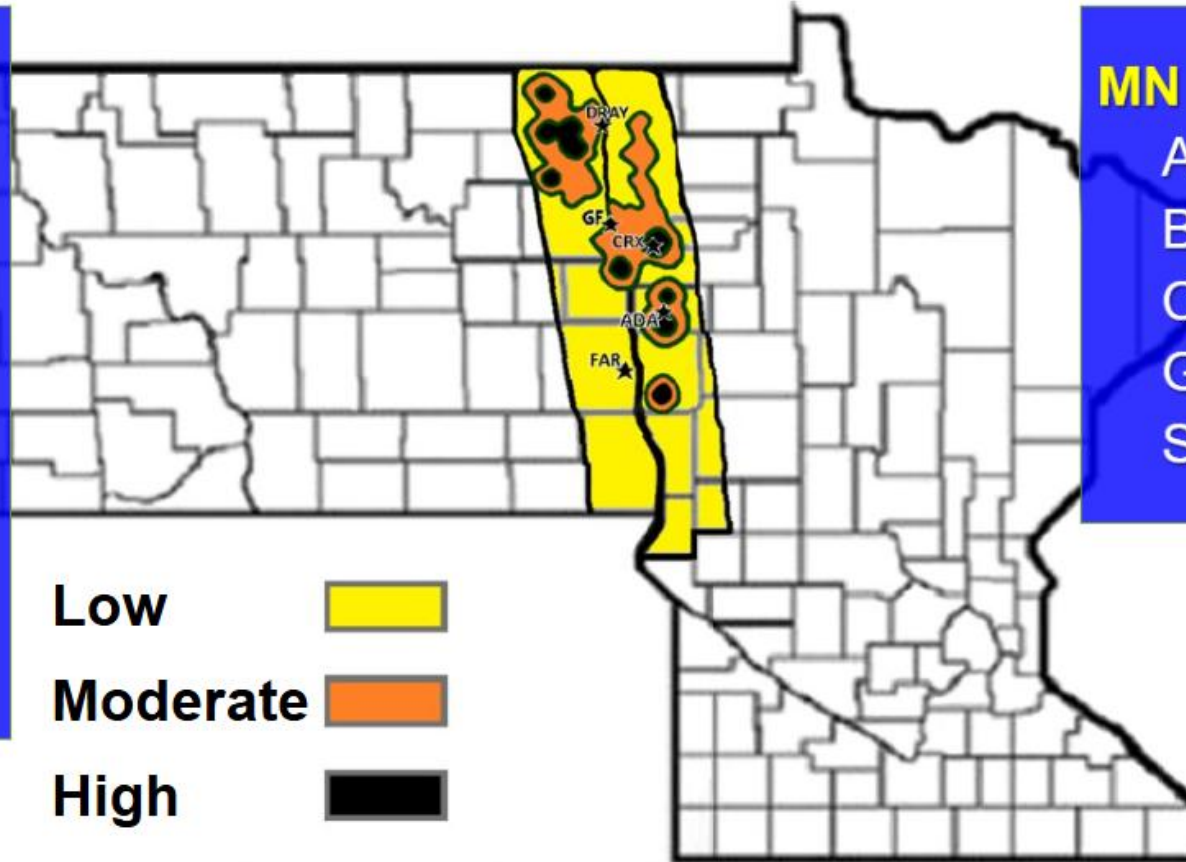

2025 Root Maggot Forecast*

ND high risk:

Auburn
Buxton
Cavalier
Cashel
Crystal
Reynolds
St. Thomas
Vesleyville

MN high risk:

Ada
Borup
Crookston
Glyndon
Sabin

*Based on fly counts & root maggot feeding injury ratings