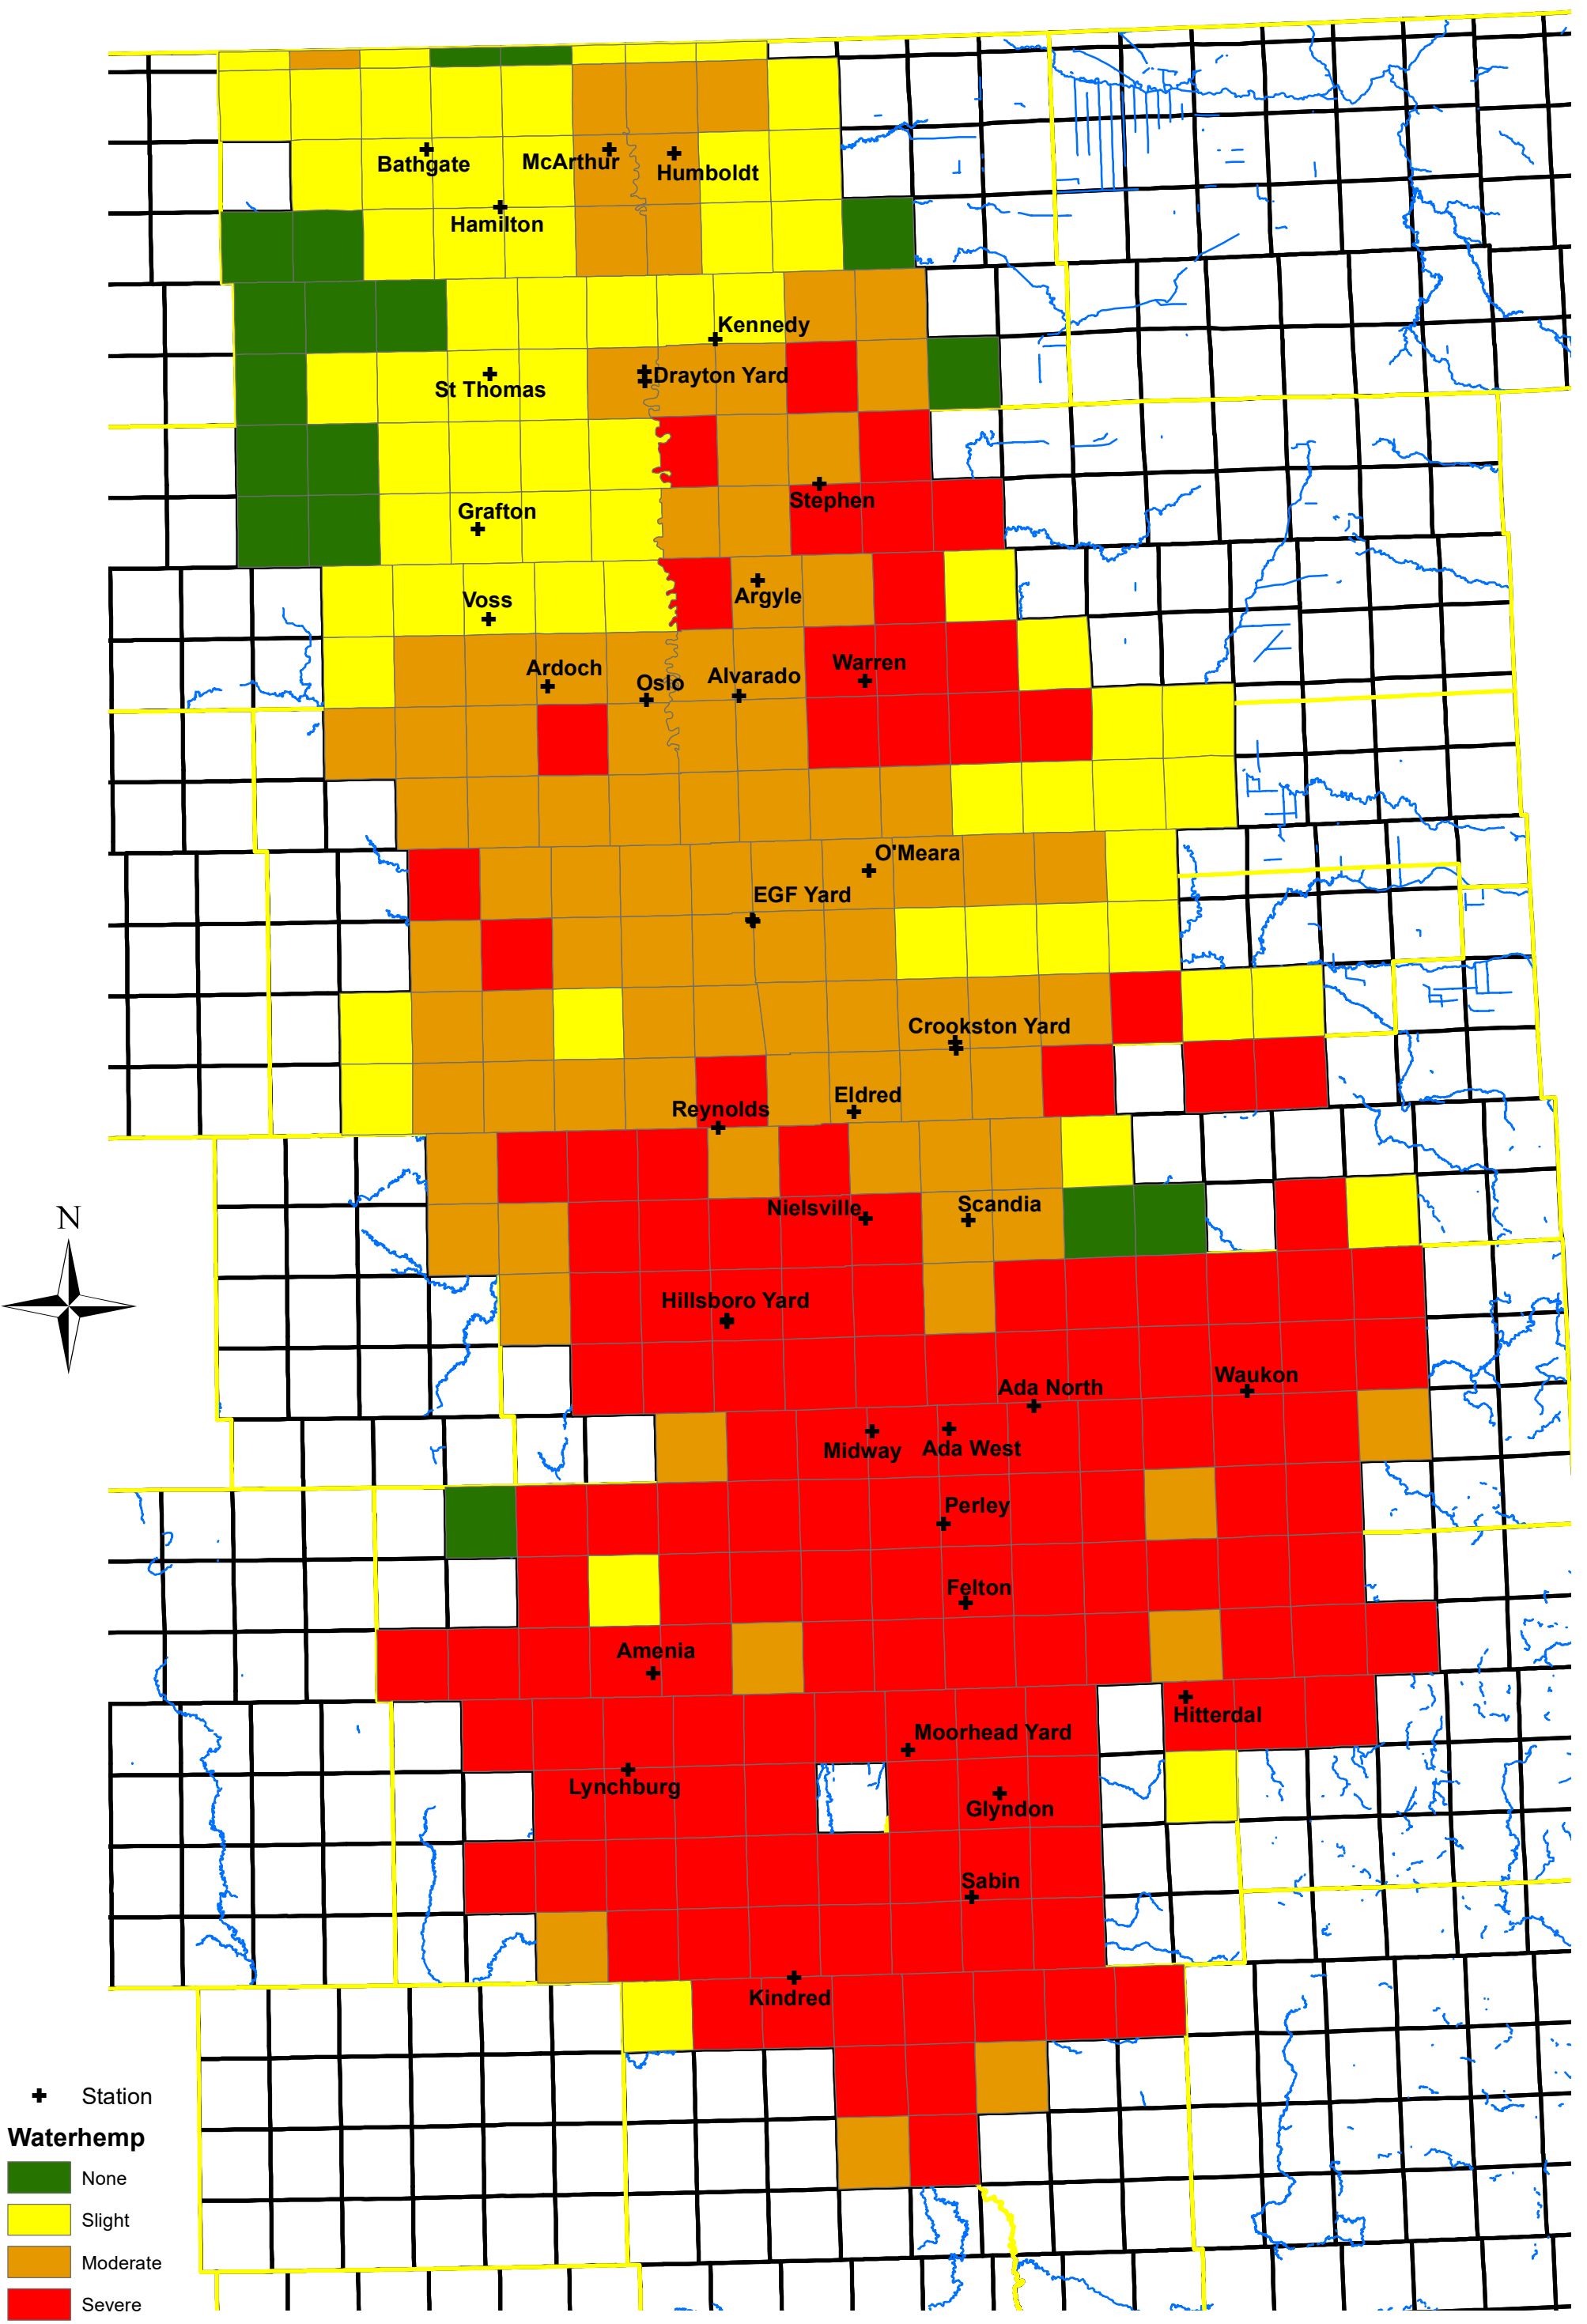

# 2024 Weed Resistance Map - Waterhemp

- +
- Station
- Waterhemp**
- None
- Slight
- Moderate
- Severe
- County
- Township

0 5 10 20 30 40 Miles