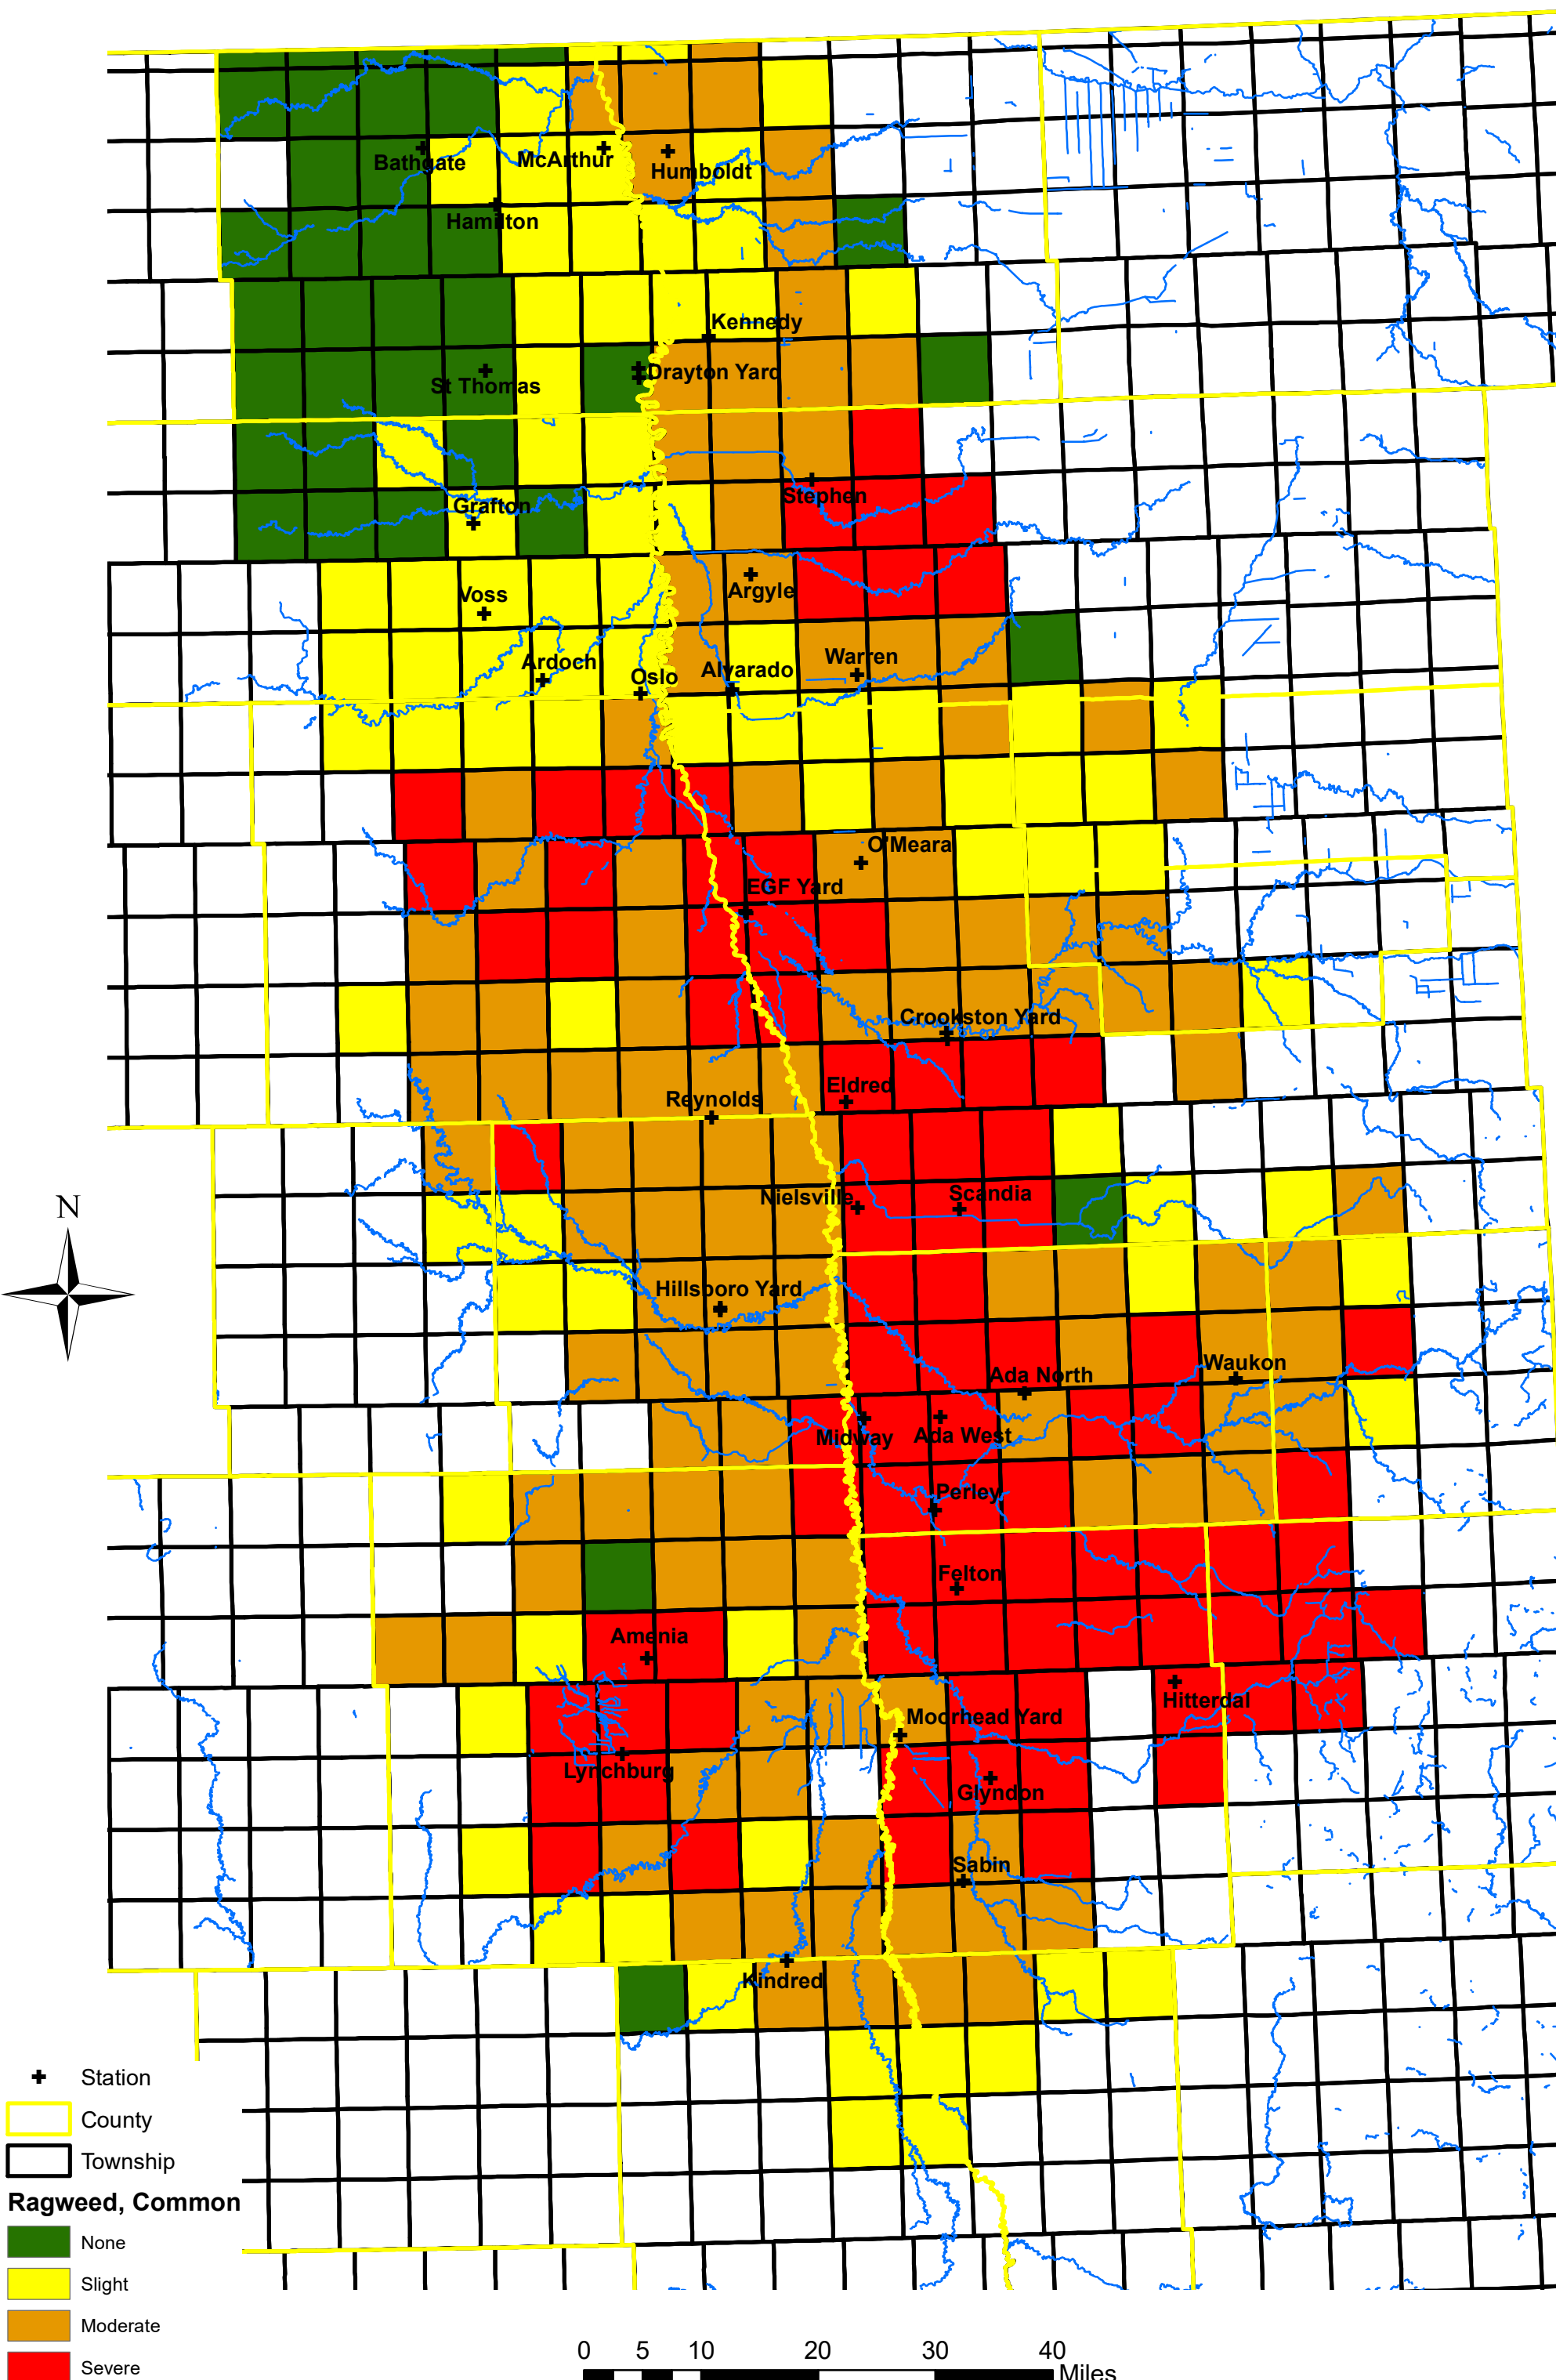

# 2023 Weed Resistance Map - Ragweed

Bathgate

McArthur

Humboldt

Hamilton

Kennedy

St Thomas

Drayton Yard

Grafton

Stephen

Voss

Argyle

Ardoch

Oslo

Alvarado

Warren

O'Meara

EGF Yard

Crookston Yard

Reynolds

Eldred

Nielsville

Scandia

Hillsboro Yard

Ada North

Waukon

Midway

Ada West

Perley

Felton

Amenia

Modrhead Yard