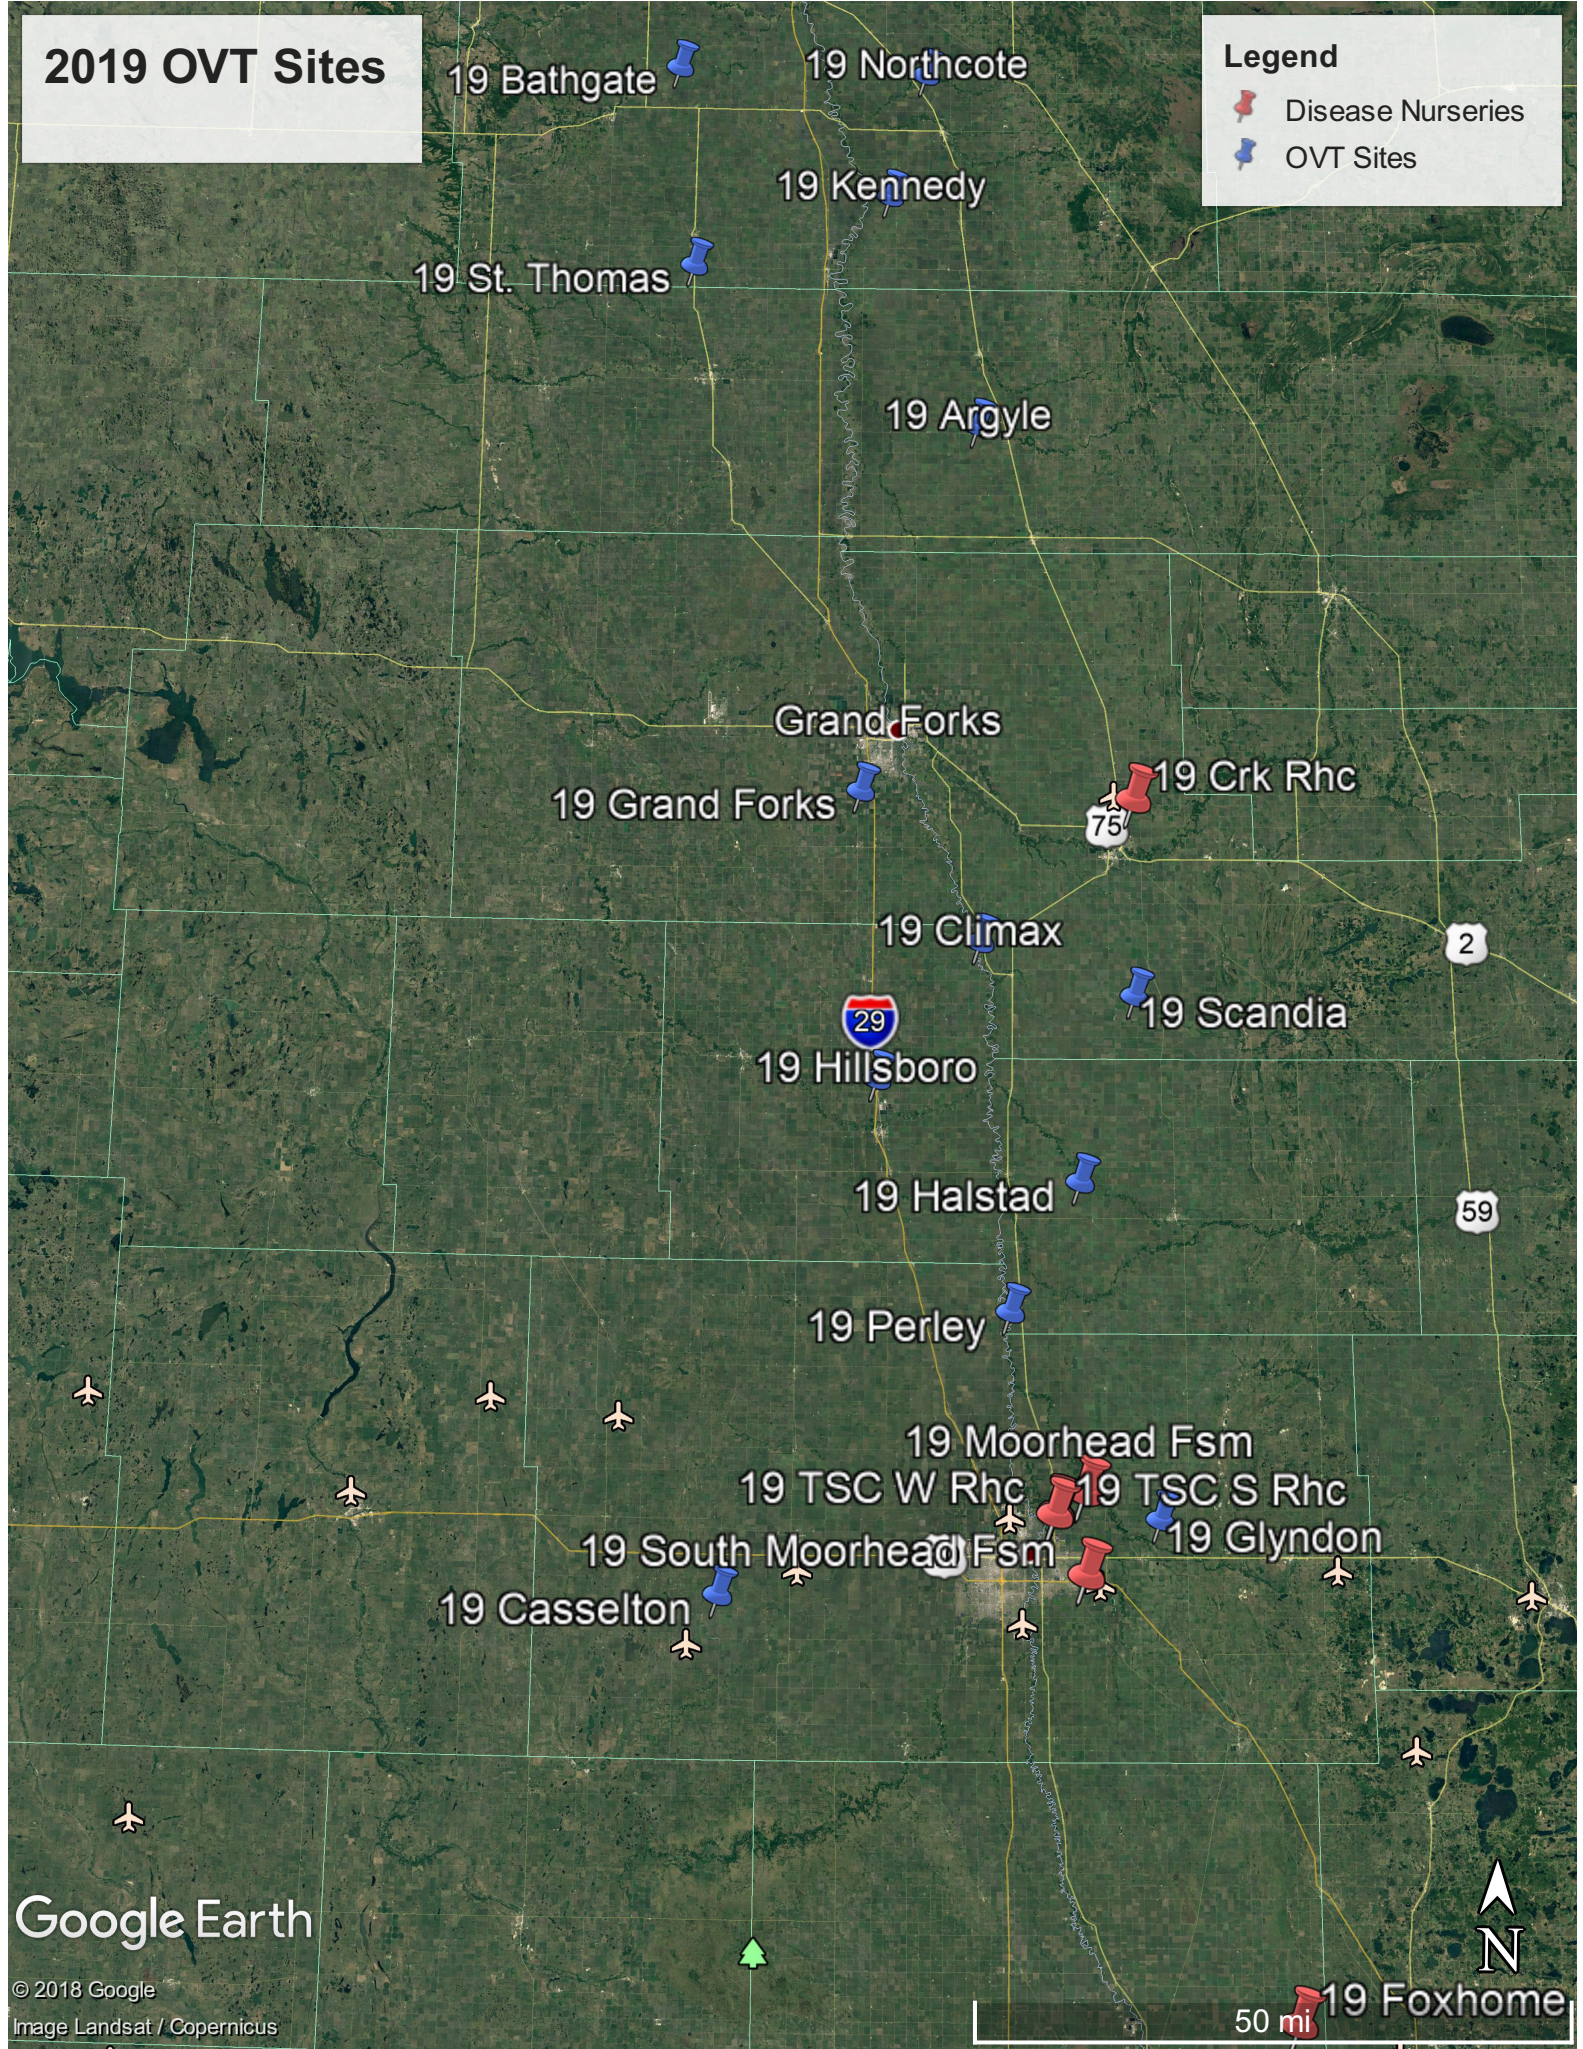

2019 OVT Sites

Legend

-  Disease Nurseries
-  OVT Sites

Google Earth

© 2018 Google
Image Landsat / Copernicus

50 mi  19 Foxhome