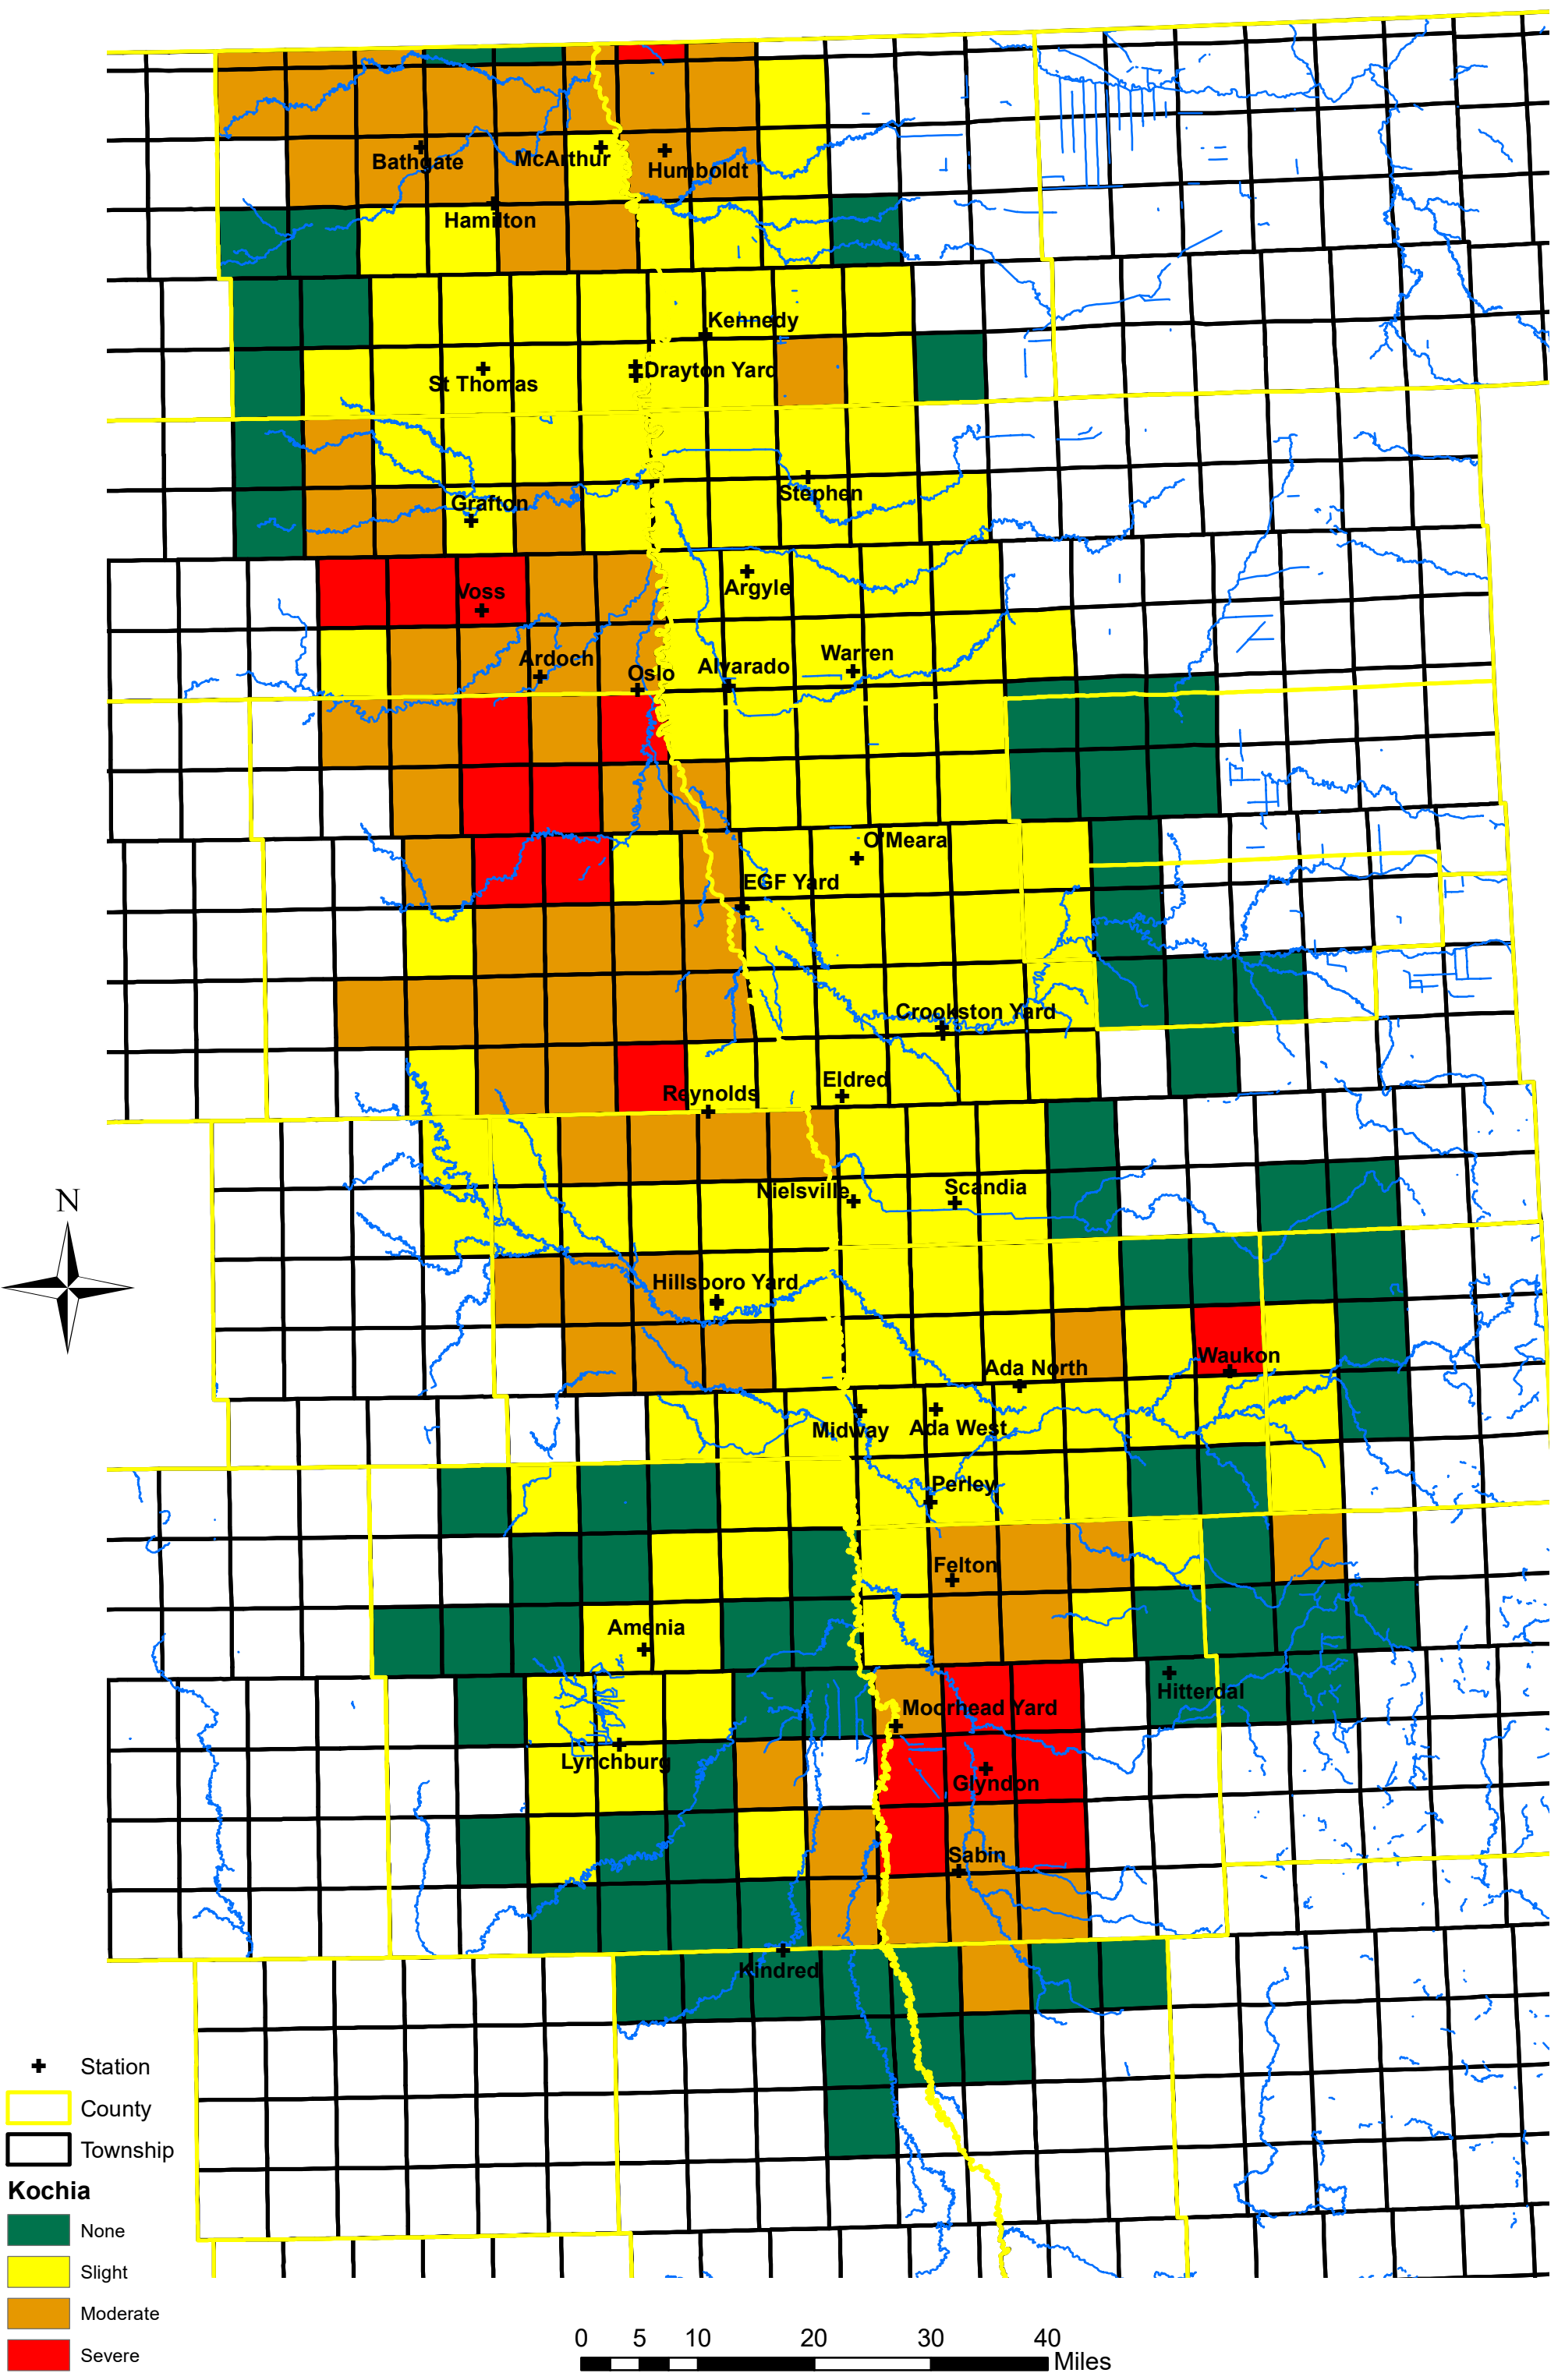

# 2023 Weed Resistance Map - Kochia

Bathgate McArthur Humboldt

Hamilton

Kennedy

St Thomas

Drayton Yard

Grafton

Stephen

Voss

Argyle

Ardoch

Oslo

Alvarado

Warren

O'Meara

EGF Yard

Crookston Yard

Reynolds

Eldred

Nielsville

Scandia

Hillsboro Yard

Ada North

Waukon

Midway

Ada West

Perley

Felton

Amenia

Modhead Yard

Hitterdal

Lynchburg