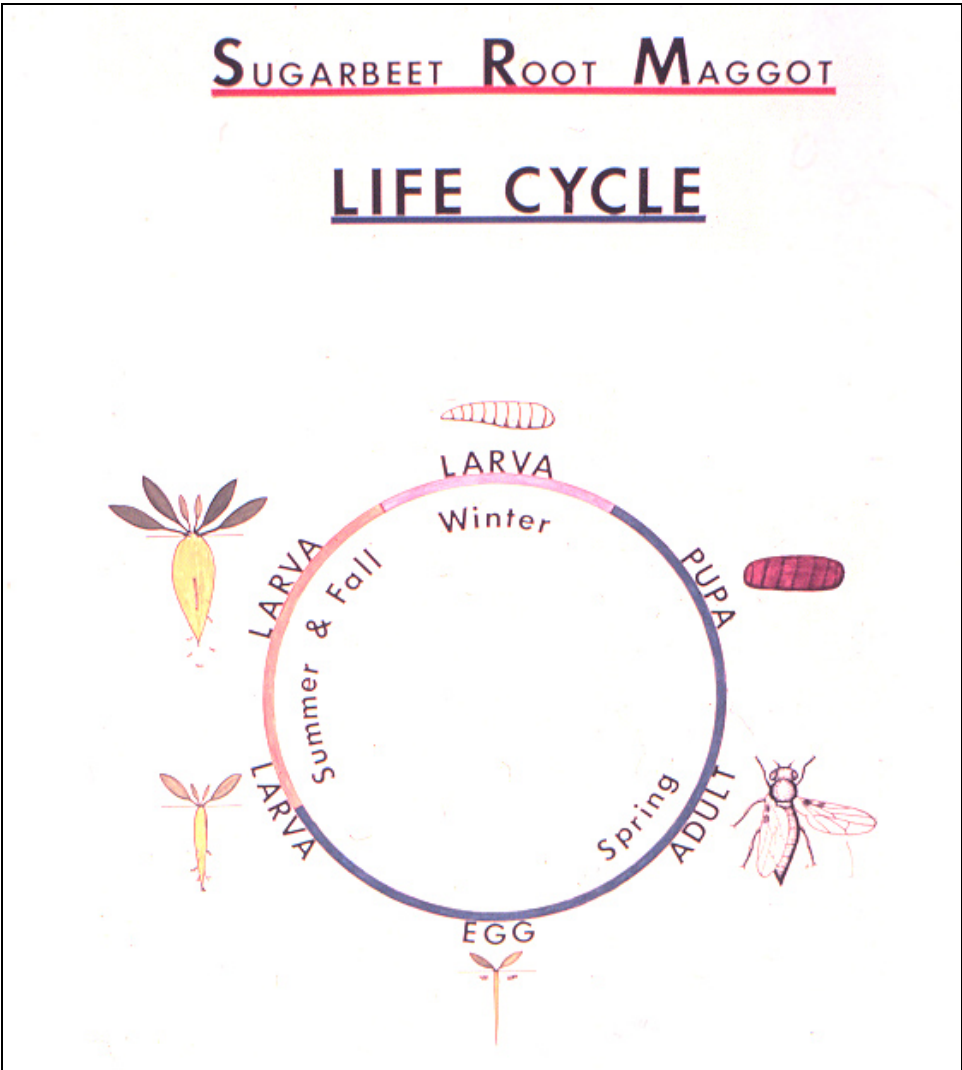

Sugarbeet Root Maggot

Sugarbeet Root Maggot life cycle

Sugarbeet Root Maggot life stages. Pictured from right to left are Larvae, Pupa, Adult Female (note pointed abdomen, ovipositor), and Adult Male.

Sugarbeet Root Maggot Larvae feeding on sugarbeet.

Sugarbeet Root Maggot stand damage