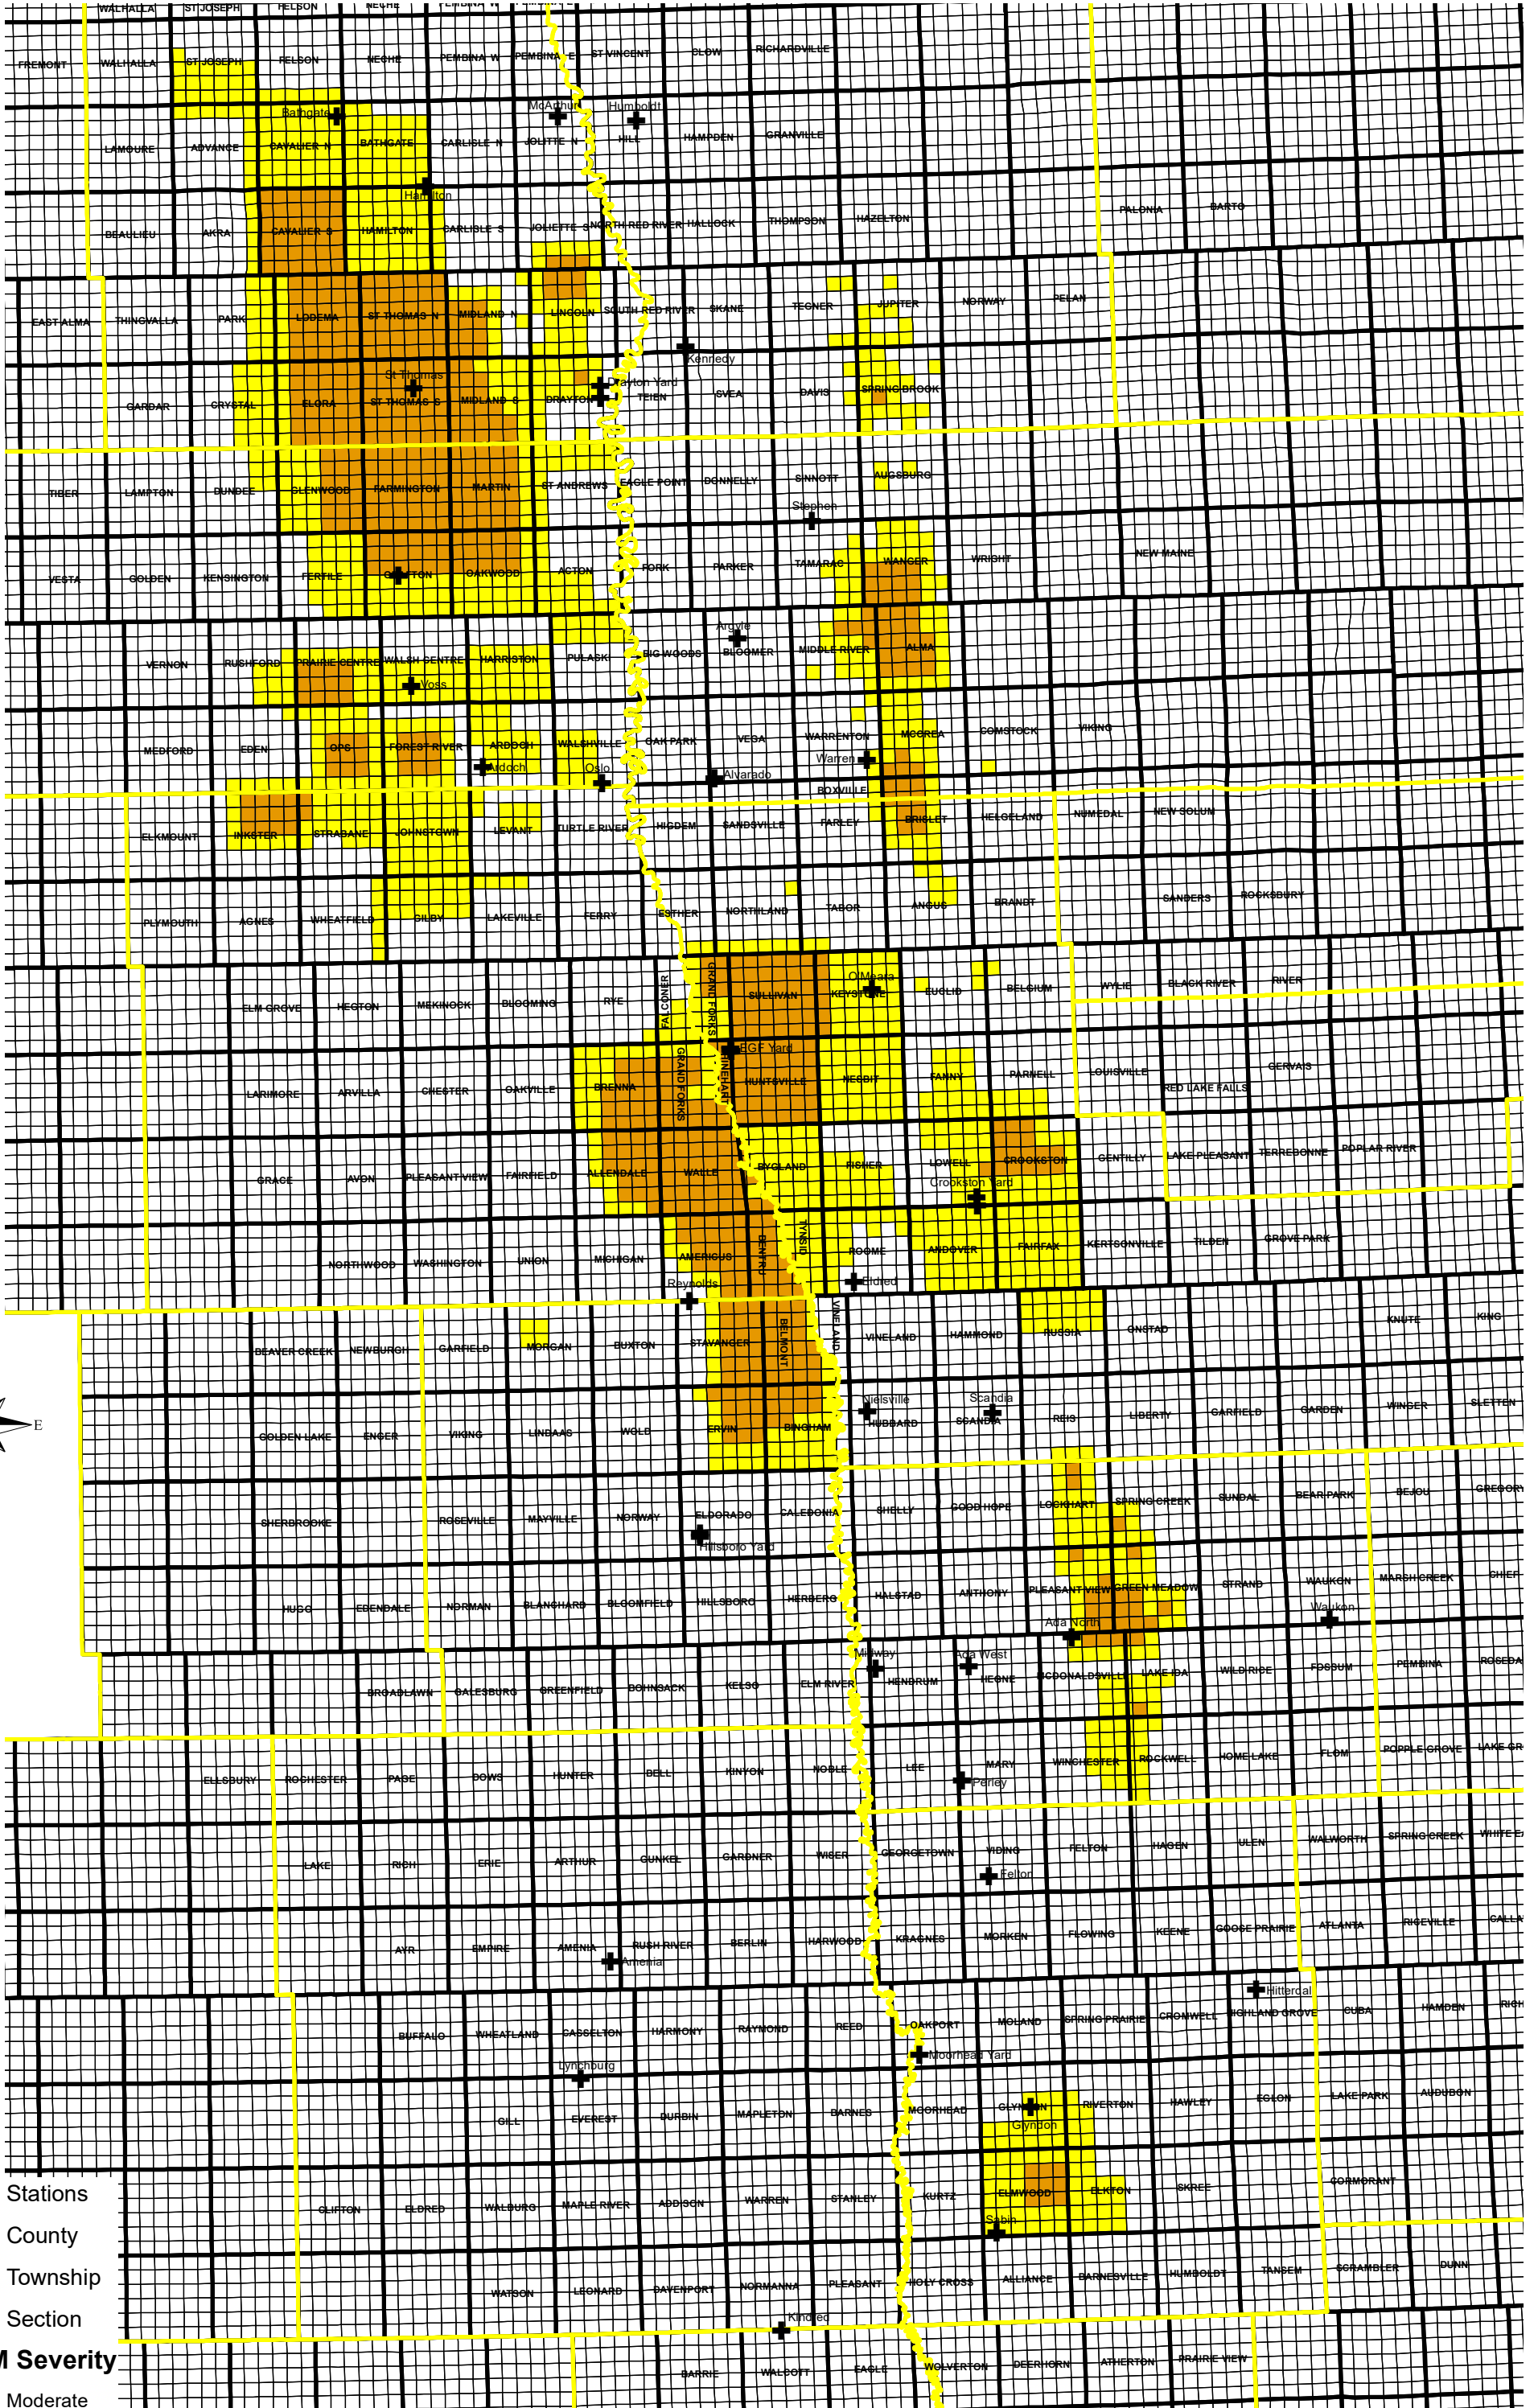

Sugarbeet Root Maggot Severity 2023

- +** Stations
- County
- Township
- Section
- SBRM Severity**
- Moderate
- Severe

0 4.75 9.5 19 28.5 38 Miles