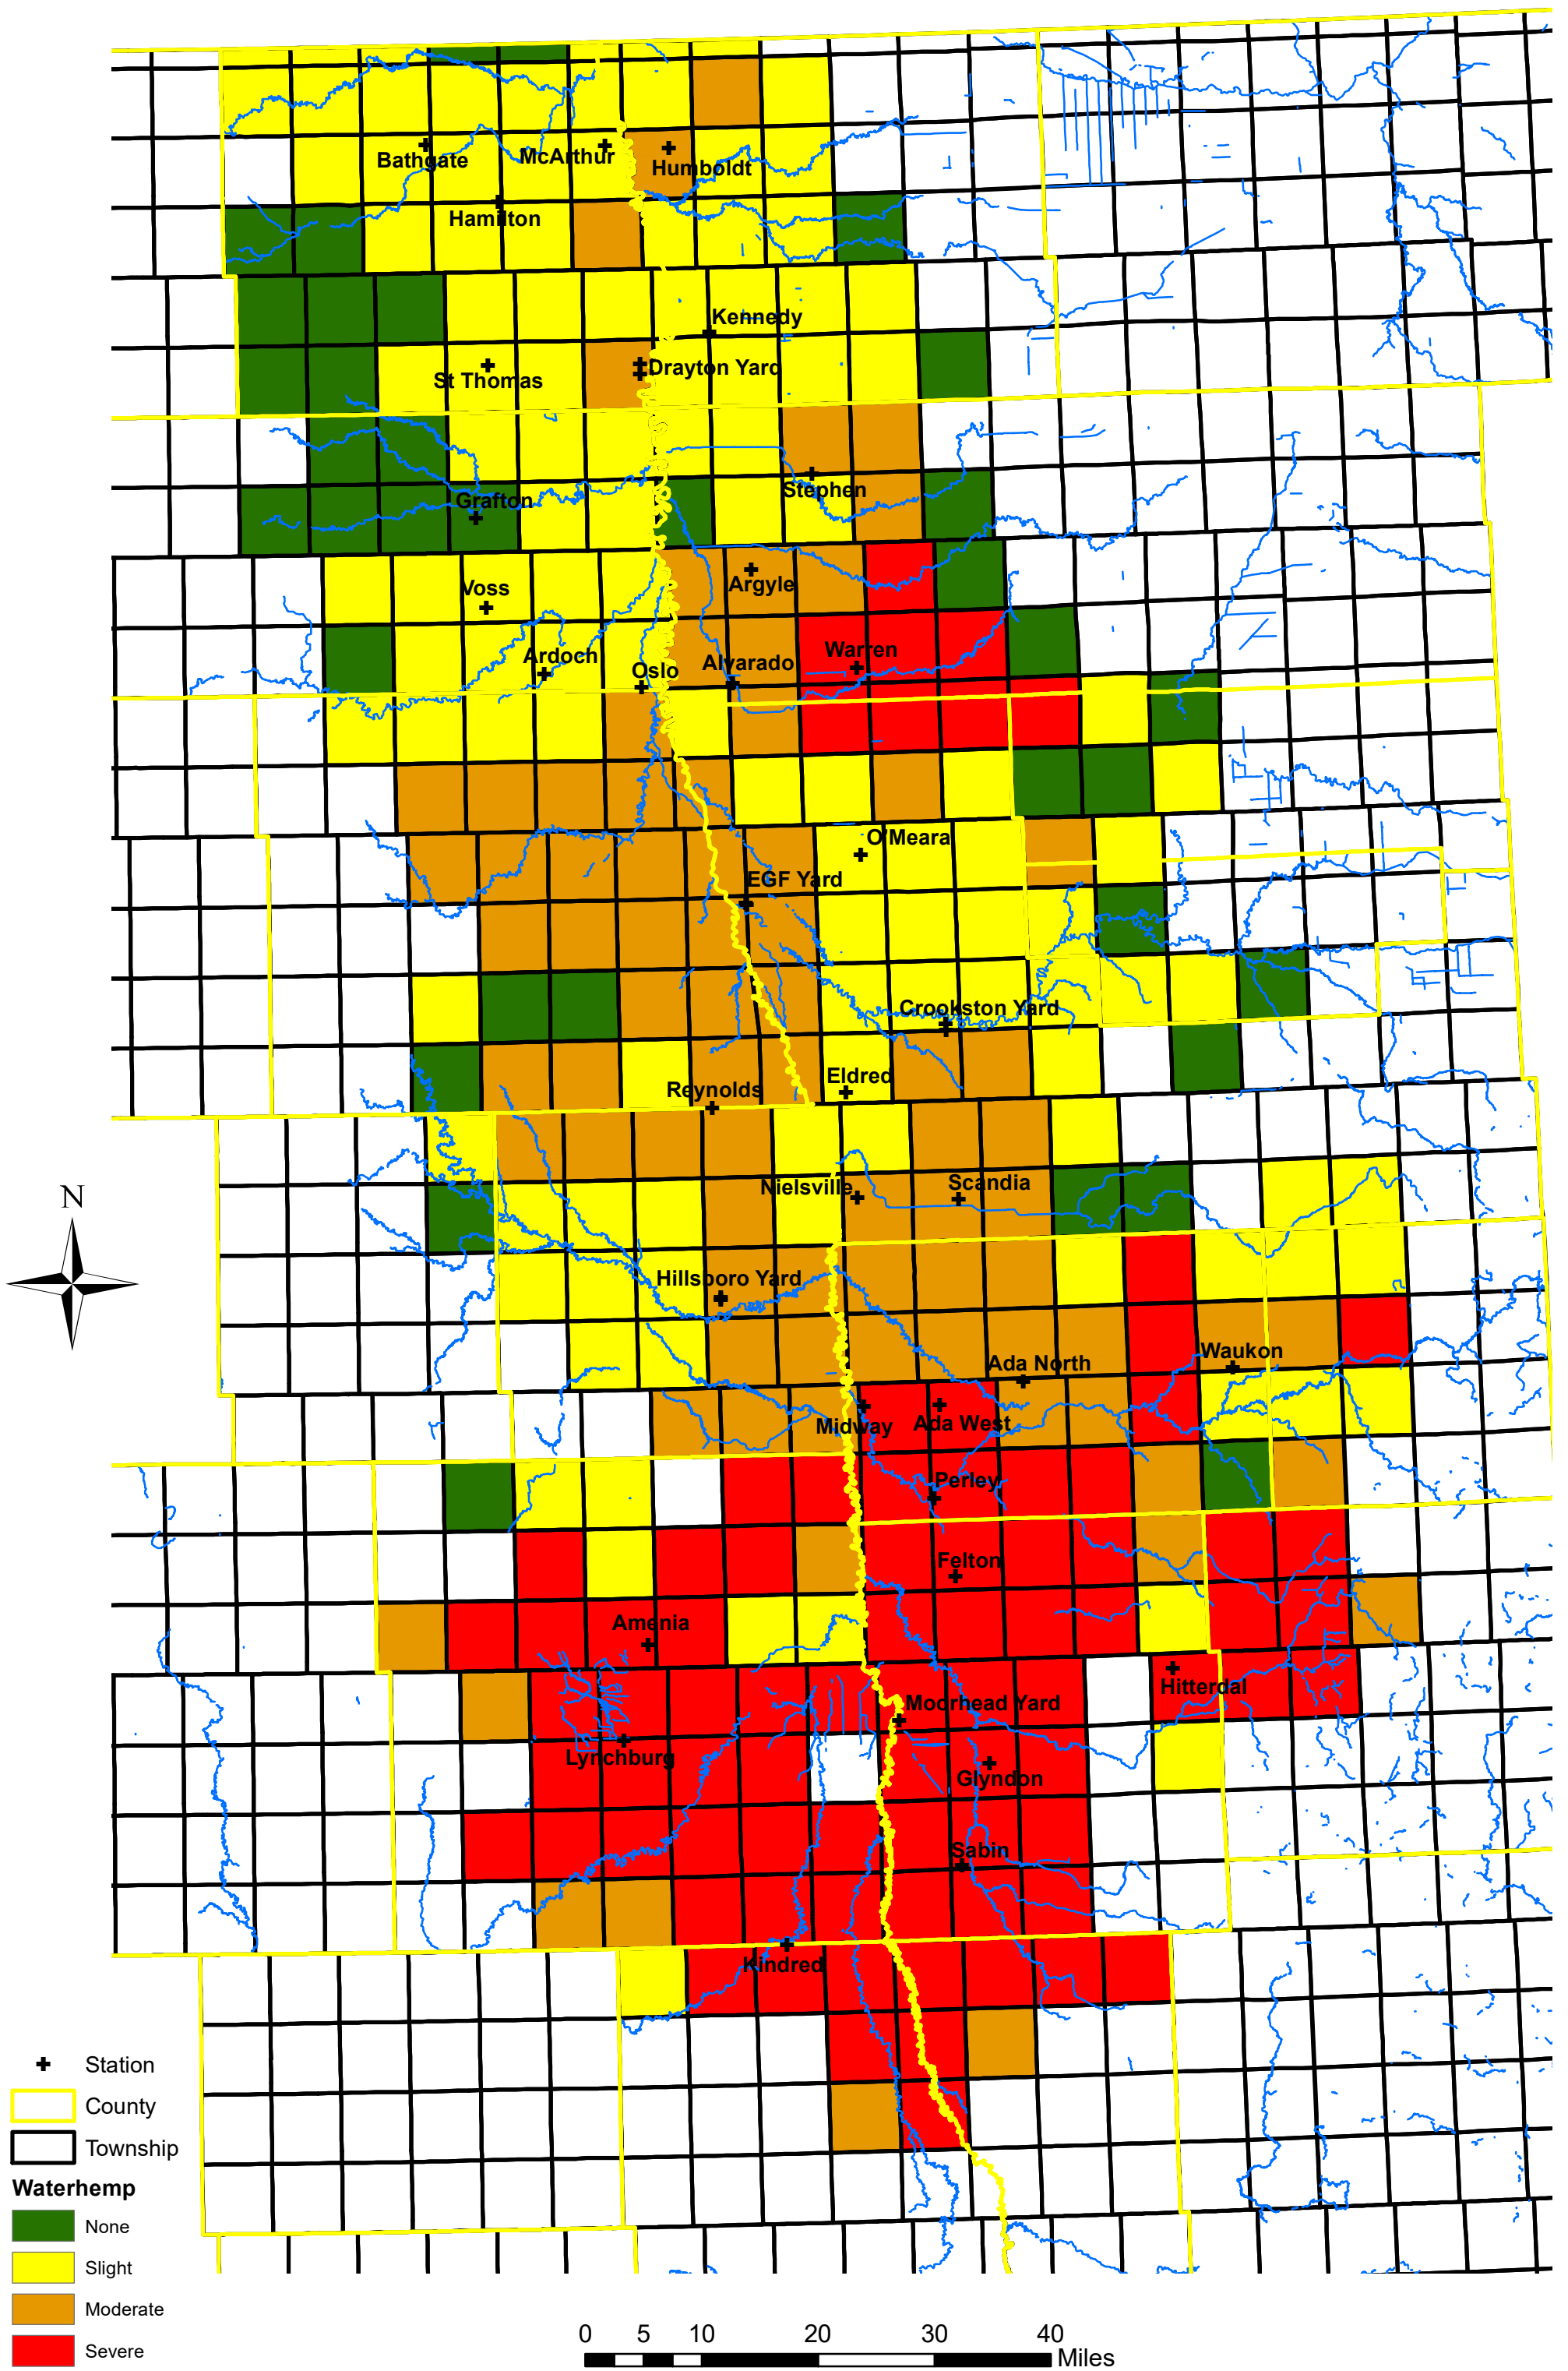

# 2020 Weed Resistance Map - Waterhemp

Bathgate

McArthur

Humboldt

Hamilton

Kennedy

St Thomas

Drayton Yard

Grafton

Stephen

Voss

Argyle

Warren

Ardoch

Oslo

Alvarado

EGF Yard

O'Meara

Crookston Yard

Reynolds

Eldred

Nielsville

Scandia

Hillsboro Yard

Ada North

Waukon

Midway

Ada West

Perley

Felton

Amenia

Modrhead Yard