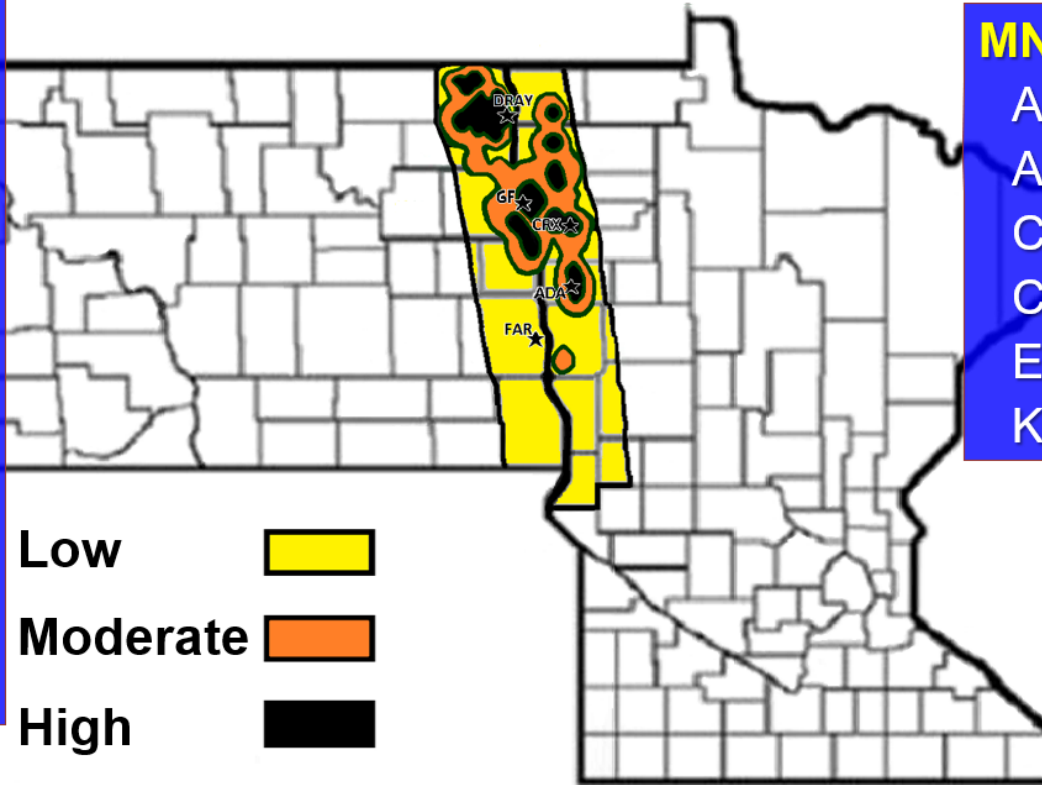

2022 Root Maggot Forecast*

ND high risk:

Auburn
Buxton
Cavalier
Crystal
Drayton
Grand Forks
Oakwood
Reynolds
St. Thomas
Thompson

MN high risk:

Ada
Argyle
Climax
Crookston
E. Grand Forks
Kennedy

*Based on fly counts & root maggot feeding injury ratings