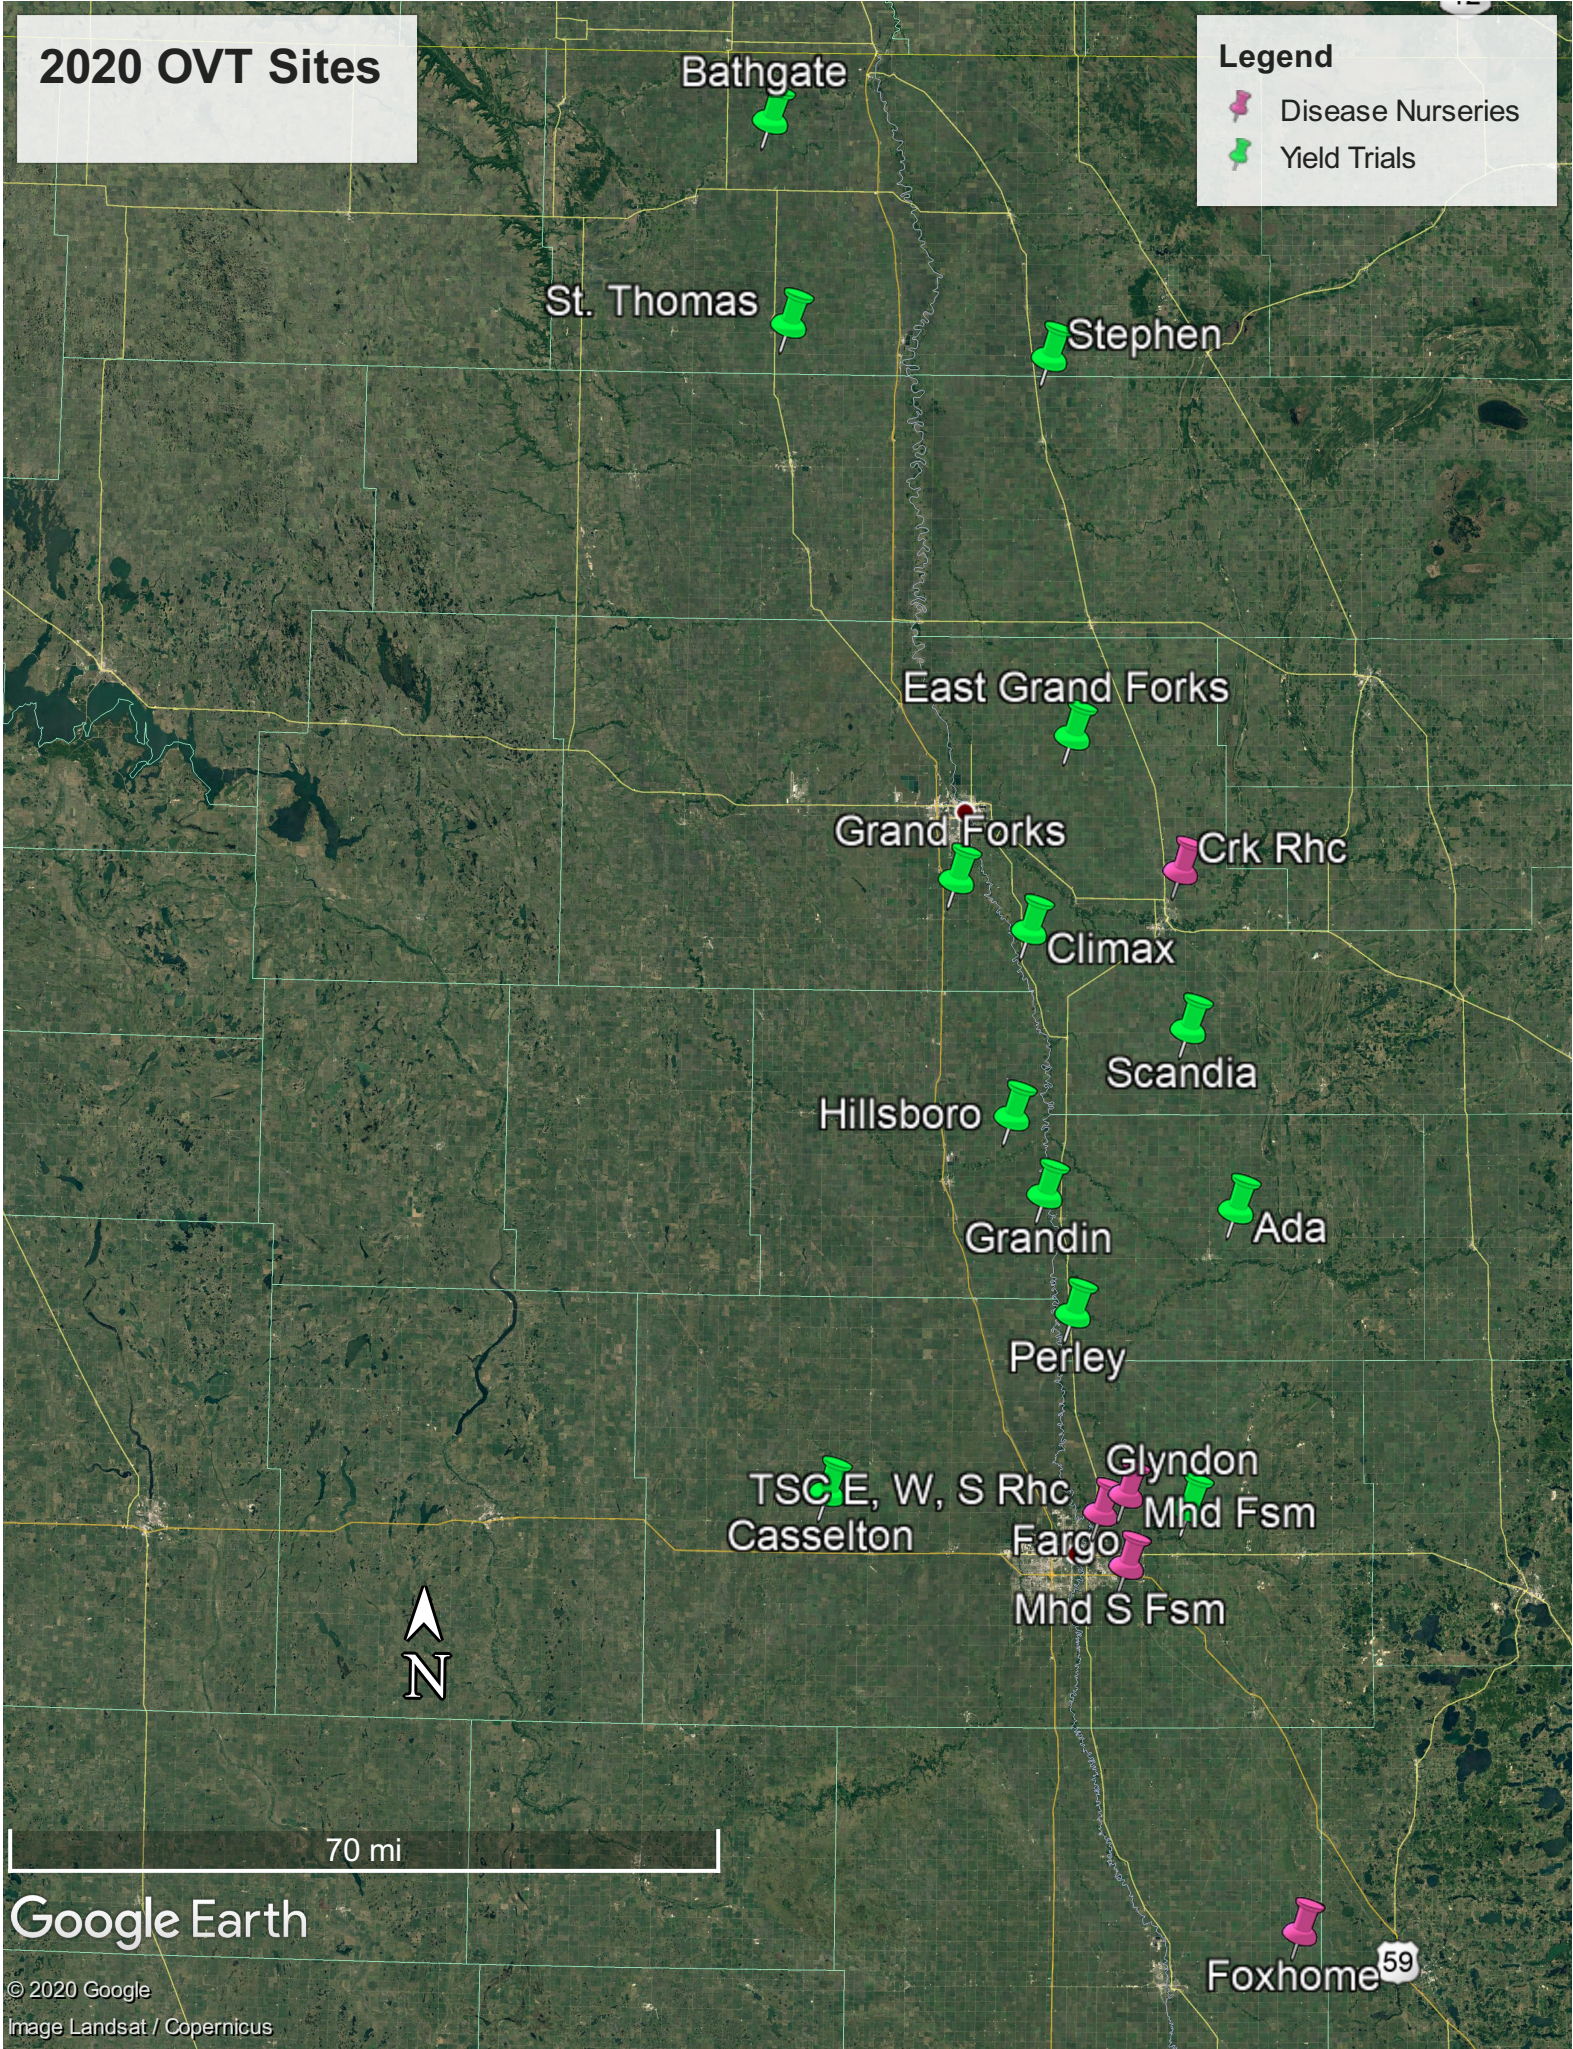

2020 OVT Sites

Legend

-  Disease Nurseries
-  Yield Trials

70 mi

Google Earth

Foxhome 